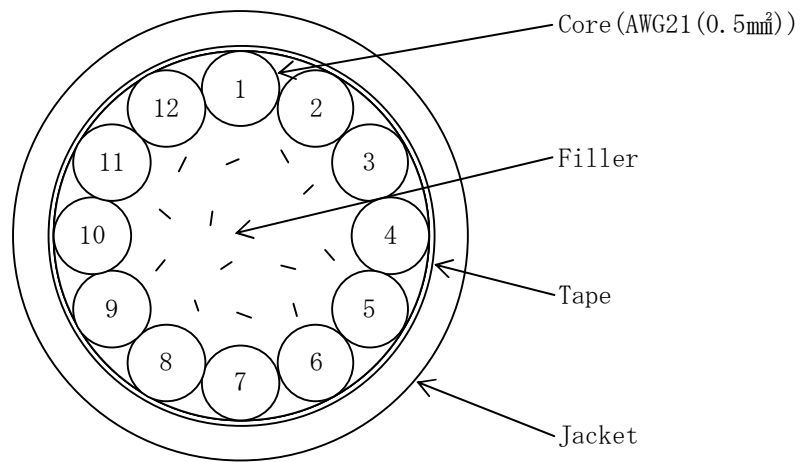

Fig 1

Cross-Section of Cable

CoreNo.	Colors
1	Black
2	White
3	Red
4	Green
5	Yellow
6	Brown
7	Blue
8	Orange
9	Gray
10	Purple
11	Light blue
12	Pink

NOT TO SCALE