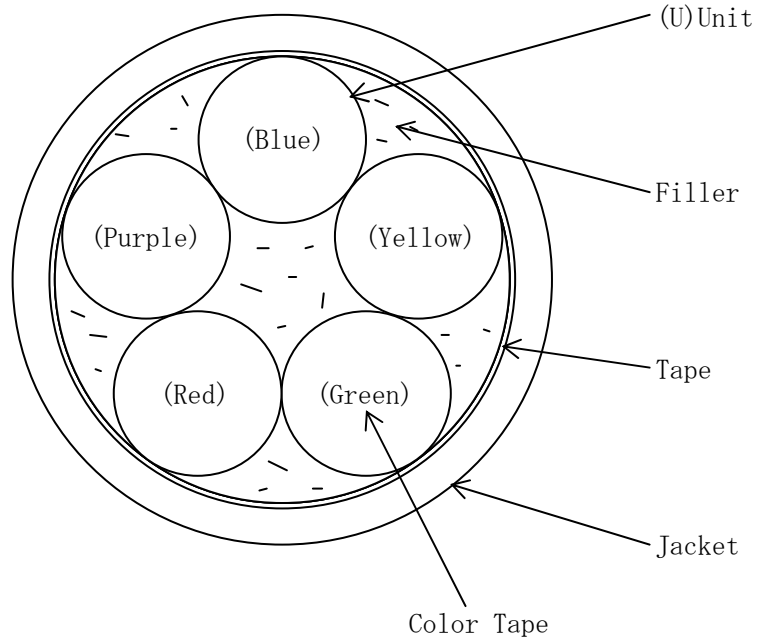

7. MARKING

The following information shall be indicated with a suitable method to the cable.

“ —DYDEN E91337  AWM 21911 80C 300V HF -LF- RMCV-Kr AWG25/25C — ”

* * * * *

Table 1 Construction

I T E M		V A L U E
Symbol		RMCV-Kr(21911)
Size	AWG(mm ²)	25 (0.2)
Conductor	Material	Annealed Copper
	Construction(No./mm)	40/0.08
	Dia. (approx. mm)	0.58
Insulation	Material	XLPE
	Thickness(approx. mm)	0.20
	Dia. (approx. mm)	0.98
Unit Stranding	Center layer	5 C
Tape	—	Color Tape
Unit Overall diameter(approx. mm)		(U) 2.6
Stranding	Center layer	(U) × 5
Tape	—	Binder tape
Jacket	Material(color)	Flame retardant • Oil resistant PVC (Black)
	Thickness(approx. mm)	1.1
Overall diameter(approx. mm)		9.3
Approx. mass(kg/km)		120

(U)Unit

CoreNo.	Colors
1	Black
2	White
3	Red
4	Green
5	Yellow

NOT TO SCALE