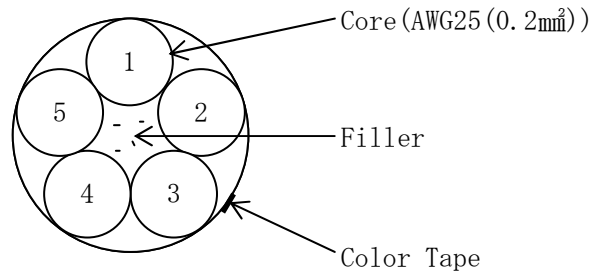

7. MARKING

The following information shall be indicated with a suitable method to the cable.

“ —DYDEN E91337  AWM 21911 80C 300V HF -LF- RMCV-Kr AWG25/25C — ”

* * * * *

Table 1 Construction

I T E M		V A L U E
Symbol		RMCV-Kr(21911)
Size	AWG(mm ²)	25 (0.2)
Conductor	Material	Annealed Copper
	Construction(No./mm)	40/0.08
	Dia. (approx. mm)	0.58
Insulation	Material	XLPE
	Thickness(approx. mm)	0.20
	Dia. (approx. mm)	0.98
Unit Stranding	Center layer	5 C
Tape	—	Color Tape
Unit Overall diameter(approx. mm)		(U) 2.6
Stranding	Center layer	(U) × 5
Tape	—	Binder tape
Jacket	Material(color)	Flame retardant • Oil resistant PVC (Black)
	Thickness(approx. mm)	1.1
Overall diameter(approx. mm)		9.3
Approx. mass(kg/km)		120

(U)Unit

CoreNo.	Colors
1	Black
2	White
3	Red
4	Green
5	Yellow

NOT TO SCALE